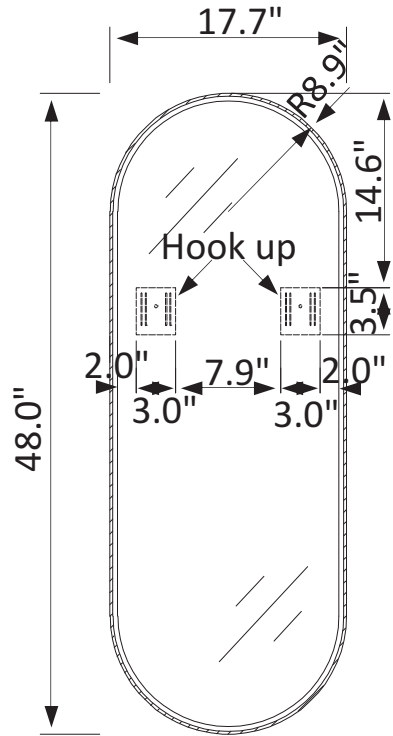

INSTALLATION SPECIFICATION

Model No.:	803418-MIR-BB
Finish:	Brushed black
Mount type:	Wall-mounted
Orientation:	Vertical
Material:	Aluminum
Storage included:	No
Overall size:	17.7"W x 48.0"D x 2.0"H
Net weight:	16.3 lbs
Lens material:	5mm lens

All measurements are approximate. Measurements may vary +/- 1/2

Luarca 18"

Bathroom Mirror

Aluminum section