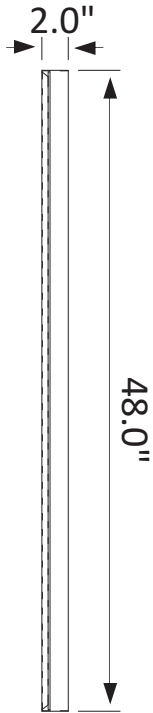

INSTALLATION SPECIFICATION

Model No.:	803418-MIR-BB
Finish:	Brushed black
Mount type:	Wall-mounted
Orientation:	Vertical
Material:	Aluminum
Storage included:	No
Overall size:	17.7"W x 48.0"D x 2.0"H
Net weight:	16.3 lbs
Lens material:	5mm lens

All measurements are approximate. Measurements may vary +/- 1/2

Luarca 18"

Bathroom Mirror

Aluminum section