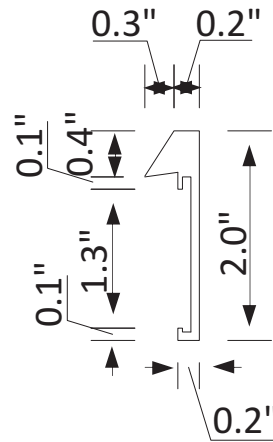

INSTALLATION SPECIFICATION

Model No.:	803418-MIR-BB
Finish:	Brushed black
Mount type:	Wall-mounted
Orientation:	Vertical
Material:	Aluminum
Storage included:	No
Overall size:	17.7"W x 48.0"D x 2.0"H
Net weight:	16.3 lbs
Lens material:	5mm lens

All measurements are approximate. Measurements may vary +/- 1/2

Luarca 18"

Bathroom Mirror

Aluminum section